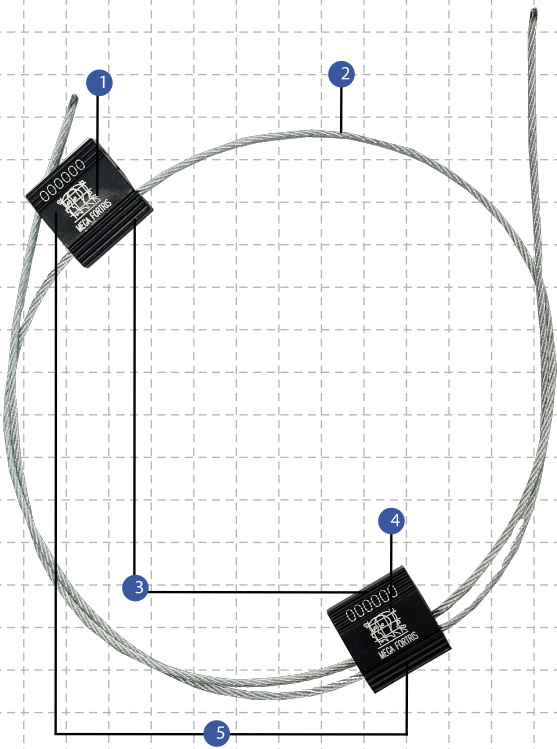

Mega Cable Lock

PREVENTION. PROTECTION. PEACE OF MIND.

high-security seal

Double Security Barrier Seal

1. Self-locking mechanisms are easily locked by hand
2. The Mega Cable Lock can only be removed by two cuts with a strong cable cutter.
3. Two rust proof aluminium bodies with embedded locking mechanisms and a strong steel cable provide high security barrier for trucks and containers.
4. The Mega Cable Locks are etched with permanent laser marking for name, logo, sequential numbers & barcode. Laser marking offers the highest level of security as it cannot be removed or replaced.
5. The seal's two locking bodies can be etched with identical information or according to customer's requirements.

High Security Barrier Seal

The Mega Cable Lock has been designed to provide additional security for valuable goods in transport.

The Mega Cable Lock consisting of MCL 500 & MCL 350 complies to the ISO/DS 17712.2 Standard as a high security seal.

The Mega Cable Lock is mainly used for shipping containers and trucks. The flexible design makes it suitable for most applications that would otherwise require two strong seals to be secured.

The seal provides the security of 2 cable barrier seals in one. One Mega Cable Lock seals the latch and the bars on containers and trucks. Unlike normal cable seals, the Mega Cable Lock must be cut twice to be removed.