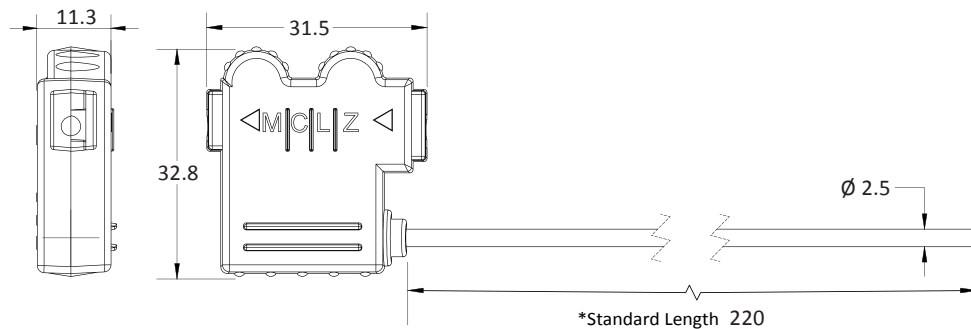

MEGA FORTRIS
G R O U P

SECURITY SEAL

MINI CABLE LOCK ZINC 250 (MCLZ 250)

Pull-Tight Barrier Seal

Bright colours for defined identification.

Mini Cable Lock Zinc 250 is a security cable seal with a special entry point designed to prevent tampering attacks. The seal has a vibrant plastic moulded body, allowing distinctive identification and security. Biodegradable option for the plastic material is available.

Applications:

- Valve Sealing
- Retail Applications
- Logistics
- Banking

PREVENTION · PROTECTION · PEACE OF MIND

LASER MARKING OPTION

VIEW APPLICATION GIF

- 1 Unique to the security seal industry, this 3rd generation high-security cable seal features a locking body design that is non-linear and provides evidence of tampering.
- 2 PP plastic with vibrant pastel colour is moulded over the zinc locking cover to enable distinct colour coding and laser marking of identifiers such as name, logo, barcode, serial number and QR code.
- 3 The non-preformed galvanised steel wire unravels upon cutting, hence showing clear evidence of tampering.
- 4 Ribbed design on the body prevents tampering on the identifier.
- 5 Biodegradable additives for plastic material are available.
- 6 Plastic material can withstand extreme weather conditions of -25°C to 80°C.

TECHNICAL SPECIFICATIONS

*Customisable cable length upon request.

PRODUCT - MINI CABLE LOCK ZINC 250 (MCLZ 250)

Code	Material	Cable Length	Cable Diameter	Tensile Strength	Marking Area	Max Marking Digits
MCLZ 250	Body : Zinc Plastic : High-impact Polypropylene (PP) Locking Component: Hardened Steel Cable: Galvanised Steel Wire	220 mm (8.7 in)	Ø 2.5 mm (0.1 in)	≥350 kgf (≥29.8 lbf)	19 x 22 mm (0.7 x 0.9 in)	Serial no : 9 Barcode : 7

PACKAGING

Carton	Quantity	Dimensions (mm)	Gross Weight (kg)	Volume (m ³)	Standard Pastel Colours
Inner	400	450 x 250 x 135 (17.7 x 9.8 x 5.3 in)	12.5 (27.6 lb)	0.15 (0.5 cu.ft.)	Body : WH PSYL PSOR PSRD PSBL PSGN