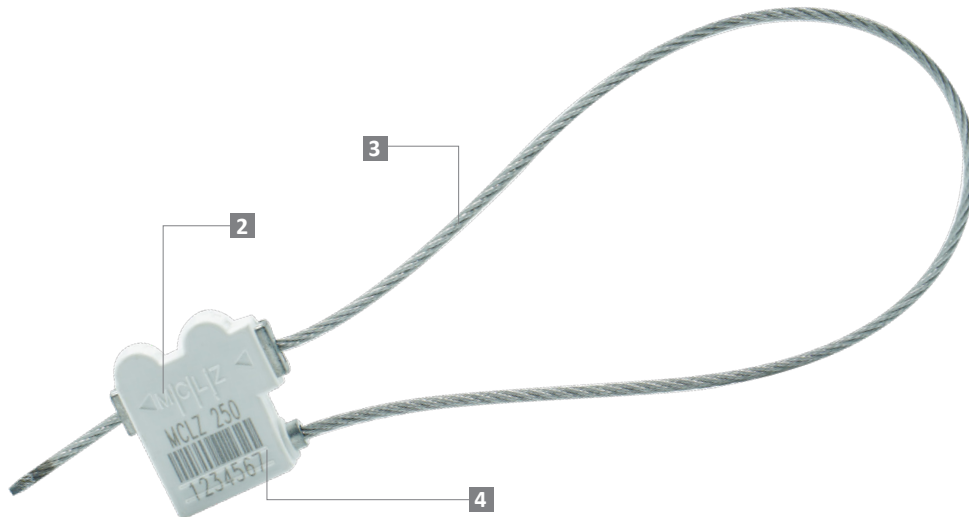

MEGA FORTRIS
G R O U P

SECURITY SEAL

MINI CABLE LOCK ZINC 250 (MCLZ 250)

Pull-Tight Barrier Seal

Bright colours for defined identification.

Mini Cable Lock Zinc 250 is a security cable seal with a special entry point designed to prevent tampering attacks. The seal has a vibrant plastic moulded body, allowing distinctive identification and security. Biodegradable option for the plastic material is available.

Applications:

- Valve Sealing
- Retail Applications
- Logistics
- Banking

PREVENTION · PROTECTION · PEACE OF MIND

LASER MARKING OPTION

VIEW APPLICATION GIF

- 1 Unique to the security seal industry, this 3rd generation high-security cable seal features a locking body design that is non-linear and provides evidence of tampering.
- 2 PP plastic with vibrant pastel colour is moulded over the zinc locking cover to enable distinct colour coding and laser marking of identifiers such as name, logo, barcode, serial number and QR code.
- 3 The non-preformed galvanised steel wire unravels upon cutting, hence showing clear evidence of tampering.
- 4 Ribbed design on the body prevents tampering on the identifier.
- 5 Biodegradable additives for plastic material are available.
- 6 Plastic material can withstand extreme weather conditions of -25°C to 80°C.

TECHNICAL SPECIFICATIONS

*Customisable cable length upon request.

PRODUCT - MINI CABLE LOCK ZINC 250 (MCLZ 250)

Code	Material	Cable Length	Cable Diameter	Tensile Strength	Marking Area	Max Marking Digits
MCLZ 250	Body : Zinc Plastic : High-impact Polypropylene (PP) Locking Component: Hardened Steel Cable: Galvanised Steel Wire	220 mm (8.7 in)	Ø 2.5 mm (0.1 in)	≥350 kgf (≥29.8 lbf)	19 x 22 mm (0.7 x 0.9 in)	Serial no : 9 Barcode : 7